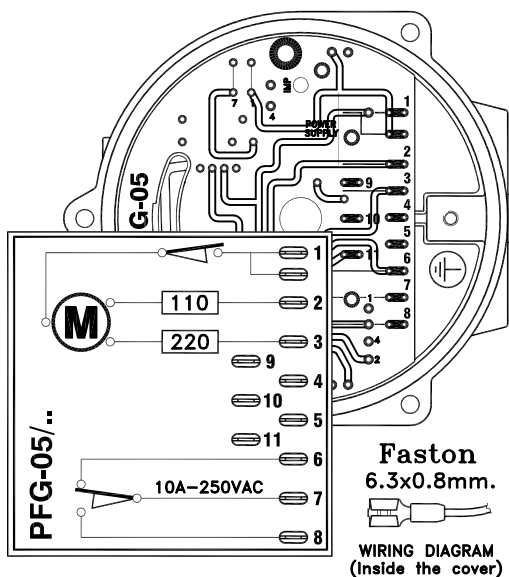

IP65 Protection

WIRING

- 1 - Common power supply
- 2 - Power supply 110 Va.c. 50/60 Hz
- 3 - Power supply 220 Va.c. 50/60 Hz
- 6 - NC contact 10A/250 Va.c.
- 7 - Common contacts
- 8 - NO contact 10A/250 Va.c.

Ambient temperature range -20 to +70 °C

Weight : 5.150 Kg

On request power supply at 24/48 Va.c. 50/60 Hz or power supply at 24 Vd.c.

Electric motor draw 4 W

Maximum operational pressure 3 bar

Max. temp. inside storage bin 600 °C