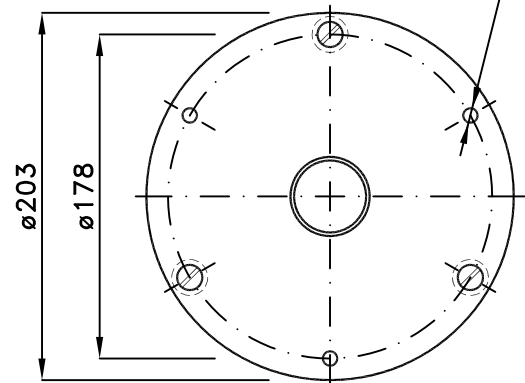

IP65 Protection

WIRING

- 1 - Common power supply
- 2 - Power supply 110 Va.c. 50/60 Hz
- 3 - Power supply 220 Va.c. 50/60 Hz
- 6 - NC contact 10A/250 Va.c.
- 7 - Common contacts
- 8 - NO contact 10A/250 Va.c.